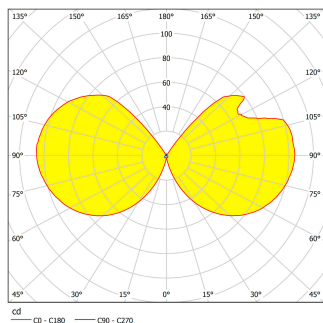

Technical Information

Protection Degree	IP44
Protection Class	1
Mains Voltage	220-230V,50/60Hz
Operation Voltage	220-230V,50/60Hz
Dimmable	No
Watt 1	2,5

Illuminant 1

Number of Lamp socket / Light source 1	2
Lamp socket 1	LED
Illuminant type 1	LED
Illuminant 1	Inclusive
Lumen each Lamp socket / Light source 1	180
Kelvin 1	3000
Light colour 1	WARM WHITE
Dimmable	No
Illuminant form 1	Module

Technical changes reserved

2/2

Contact | Support
eglo.com/en/eglo-worldwide