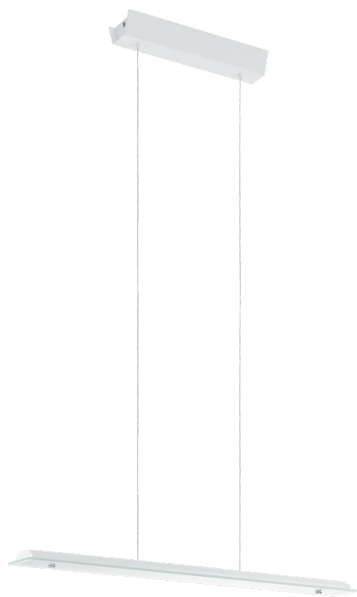

93354

PARAMO

General Information

Material number	93354
Type	pendant light
Product segment	Indoor
Theme	sonstige / nicht zuordenbar

Dimensions

Article Height (in mm/in)	1100
Article Width (in mm/in)	70
Article Length (in mm/in)	700
Net Weight (in kg)	2.08

Material & Colour

Enclosure Material	steel
Enclosure Colour	white
Glass/Shade Material	satin glass
Glass/Shade Colour	white

Functionality

Switch Type	without switch
Function	LED replaceable

Technical Information