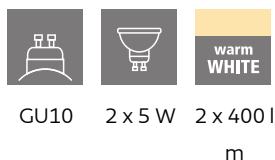

Protection Degree	IP20
Protection Class	1
Mains Voltage	220-240V,50/60Hz
Operation Voltage	220-240V,50/60Hz
Watt 1	5

Illuminant 1

Number of Lamp socket / Light source 1	2
Lamp socket 1	GU10
Illuminant type 1	LED
Illuminant 1	Inclusive
Lumen each Lamp socket / Light source 1	400
Kelvin 1	3000
Light colour 1	WARM WHITE
Illuminant form 1	GU10

Technical changes reserved

2/2