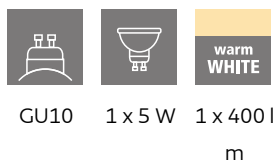

Protection Degree	IP20
Protection Class	1
Mains Voltage	220-240V,50/60Hz
Operation Voltage	220-240V,50/60Hz
Watt 1	5

Illuminant 1

Number of Lamp socket / Light source 1	1
Lamp socket 1	GU10
Illuminant type 1	LED
Illuminant 1	Inclusive
Lumen each Lamp socket / Light source 1	400
Kelvin 1	3000
Light colour 1	WARM WHITE
Illuminant form 1	GU10

Technical changes reserved

2/2