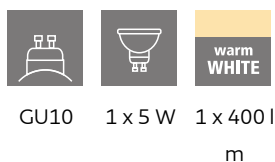

Protection Degree	IP20
Protection Class	1
Mains Voltage	220-240V,50/60Hz
Operation Voltage	220-240V,50/60Hz
Watt 1	5

Illuminant 1

Number of Lamp socket / Light source 1	1
Lamp socket 1	GU10
Illuminant type 1	LED
Illuminant 1	Inclusive
Lumen each Lamp socket / Light source 1	400
Kelvin 1	3000
Light colour 1	WARM WHITE
Illuminant form 1	GU10

Technical changes reserved

2/2