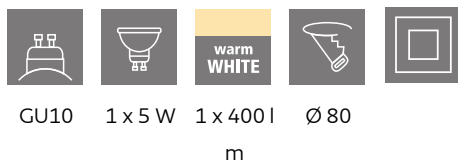

93151

POLI 1

General Information

Material number	93151
Type	recessed light
Product segment	Indoor
Theme	sonstige / nicht zuordenbar

Dimensions

Article Height (in mm/in)	80
Article Diameter (in mm/in)	100
Installation Depth (in mm/in)	40
Cutout (in mm/in)	80
Net Weight (in kg)	0.36

Material & Colour

Enclosure Material	steel
Enclosure Colour	chrome

Functionality

Switch Type	without switch
Battery	No

Technical Information

Protection Degree	IP20
Protection Class	2
Mains Voltage	220-240V,50/60Hz
Operation Voltage	220-240V,50/60Hz
Watt 1	5

Illuminant 1

Number of Lamp socket / Light source 1	1
Lamp socket 1	GU10
Illuminant type 1	LED
Illuminant 1	Inclusive
Lumen each Lamp socket / Light source 1	400
Kelvin 1	3000
Light colour 1	WARM WHITE
Illuminant form 1	GU10