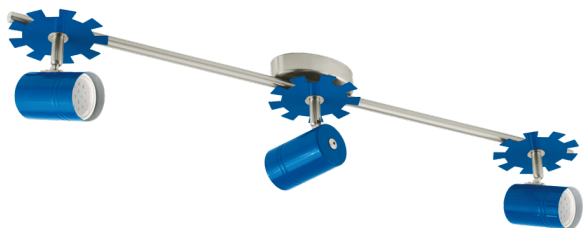

93144
LEONIE 1

 EGLO

General Information

Material number	93144
Type	spot
Product segment	Indoor
Theme	Children

Dimensions

Article Width (in mm/in)	110
Article Length (in mm/in)	755
Net Weight (in kg)	1.32

Material & Colour

Enclosure Material	steel
Enclosure Colour	satin nickel, blue

Functionality

Switch Type	without switch
Battery	No

Technical Information

Protection Degree	IP20
Protection Class	1
Mains Voltage	220-240V,50/60Hz
Operation Voltage	220-240V,50/60Hz
Watt 1	3

Illuminant 1

Number of Lamp socket / Light source 1	3
Lamp socket 1	GU10
Illuminant type 1	LED
Illuminant 1	Inclusive
Lumen each Lamp socket / Light source 1	240
Kelvin 1	3000
Light colour 1	WARM WHITE
Illuminant form 1	GU10