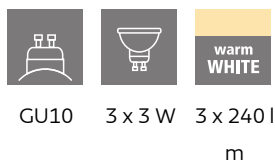

93144
LEONIE 1

 EGLO

General Information

Material number	93144
Type	spot
Product segment	Indoor
Theme	Children

Dimensions

Article Width (in mm/in)	110
Article Length (in mm/in)	755
Net Weight (in kg)	1.32

Material & Colour

Enclosure Material	steel
Enclosure Colour	satin nickel, blue

Functionality

Switch Type	without switch
Battery	No

Technical Information

Protection Degree	IP20
Protection Class	1
Mains Voltage	220-240V,50/60Hz
Operation Voltage	220-240V,50/60Hz
Watt 1	3

Illuminant 1

Number of Lamp socket / Light source 1	3
Lamp socket 1	GU10
Illuminant type 1	LED
Illuminant 1	Inclusive
Lumen each Lamp socket / Light source 1	240
Kelvin 1	3000
Light colour 1	WARM WHITE
Illuminant form 1	GU10