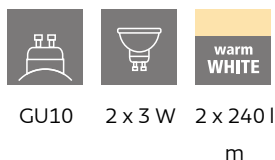

93129
RICCIO 2

 EGLO

General Information

Material number	93129
Type	spot
Product segment	Indoor
Theme	sonstige / nicht zuordenbar

Dimensions

Article Width (in mm/in)	105
Article Length (in mm/in)	370
Net Weight (in kg)	0.81

Material & Colour

Enclosure Material	steel
Enclosure Colour	white, chrome

Functionality

Switch Type	without switch
Battery	No

Technical Information

Protection Degree	IP20
Protection Class	1
Mains Voltage	220-240V,50/60Hz
Operation Voltage	220-240V,50/60Hz
Watt 1	3

Illuminant 1

Number of Lamp socket / Light source 1	2
Lamp socket 1	GU10
Illuminant type 1	LED
Illuminant 1	Inclusive
Lumen each Lamp socket / Light source 1	240
Kelvin 1	3000
Light colour 1	WARM WHITE
Illuminant form 1	GU10