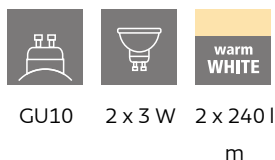

93125
ONO 1

General Information

Material number	93125
Type	wall light
Product segment	Indoor
Theme	sonstige / nicht zuordenbar

Dimensions

Article Height (in mm/in)	176
Article Diameter (in mm/in)	65
Net Weight (in kg)	0.53
Article Overhang (in mm/in)	90

Material & Colour

Enclosure Material	aluminium
Enclosure Colour	anodised aluminium

Functionality

Switch Type	without switch
Battery	No

Technical Information

Protection Degree	IP20
Protection Class	1
Mains Voltage	220-240V,50/60Hz
Operation Voltage	220-240V,50/60Hz
Watt 1	3

Illuminant 1

Number of Lamp socket / Light source 1	2
Lamp socket 1	GU10
Illuminant type 1	LED
Illuminant 1	Inclusive
Lumen each Lamp socket / Light source 1	240
Kelvin 1	3000
Light colour 1	WARM WHITE
Illuminant form 1	GU10