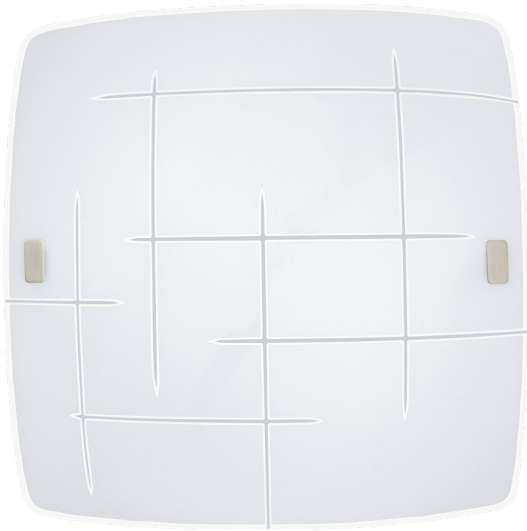

## SABBIO 1

### General Information

Material number	92914
Type	wall/ceiling light
Product segment	Indoor
Theme	sonstige / nicht zuordenbar

### Material & Colour

Enclosure Material	steel
Enclosure Colour	white
Glass/Shade Material	polished glass
Glass/Shade Colour	white