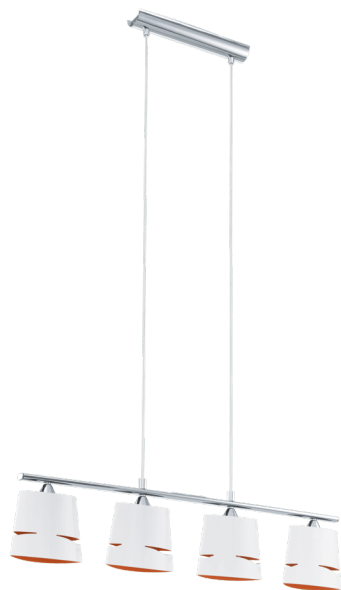

92806

CAPITELLO

General Information

Material number	92806
Type	pendant light
Product segment	Indoor
Theme	sonstige / nicht zuordenbar

Dimensions

Article Height (in mm/in)	1100
Article Width (in mm/in)	65
Article Length (in mm/in)	750
Net Weight (in kg)	2.12

Material & Colour

Enclosure Material	steel
Enclosure Colour	chrome
Glass/Shade Material	steel
Glass/Shade Colour	white, orange

Functionality

Switch Type	without switch
Battery	No

Technical Information

Protection Degree	IP20
Protection Class	1
Mains Voltage	220-240V,50/60Hz
Operation Voltage	220-240V,50/60Hz
Watt 1	40