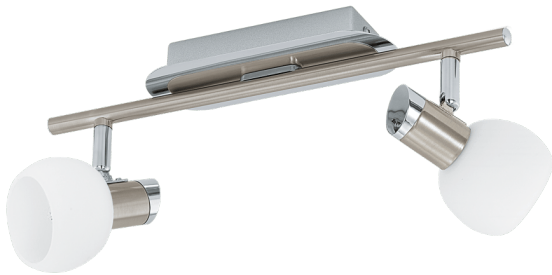

92624
SESTO 1

 EGLO

General Information

Material number	92624
Type	spot
Product segment	Indoor
Theme	sonstige / nicht zuordenbar

Dimensions

Article Width (in mm/in)	65
Article Length (in mm/in)	360
Net Weight (in kg)	0.67

Material & Colour

Enclosure Material	steel
Enclosure Colour	satin nickel, chrome
Glass/Shade Material	matte-opal glass
Glass/Shade Colour	white

Functionality

Switch Type	without switch
Battery	No

Technical Information

Protection Degree	IP20
Protection Class	1
Mains Voltage	220-240V,50/60Hz
Operation Voltage	220-240V,50/60Hz
Watt 1	33

Illuminant 1

Number of Lamp socket / Light source 1	2
Lamp socket 1	G9
Illuminant type 1	HALOGEN
Illuminant 1	Inclusive
Lumen each Lamp socket / Light source 1	450
Kelvin 1	2700
Light colour 1	WARM WHITE
Illuminant form 1	G9