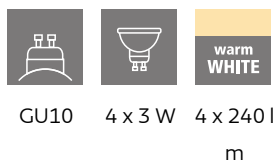

92537

SANCHO 1

General Information

Material number	92537
Type	spot
Product segment	Indoor
Theme	sonstige / nicht zuordenbar

Dimensions

Article Width (in mm/in)	120
Article Length (in mm/in)	640
Net Weight (in kg)	1.44

Material & Colour

Enclosure Material	steel
Enclosure Colour	chrome

Functionality

Switch Type	without switch
Battery	No

Technical Information

Protection Degree	IP20
Protection Class	1
Mains Voltage	220-240V,50/60Hz
Operation Voltage	220-240V,50/60Hz
Watt 1	3

Illuminant 1

Number of Lamp socket / Light source 1	4
Lamp socket 1	GU10
Illuminant type 1	LED
Illuminant 1	Inclusive
Lumen each Lamp socket / Light source 1	240
Kelvin 1	3000
Light colour 1	WARM WHITE
Illuminant form 1	GU10