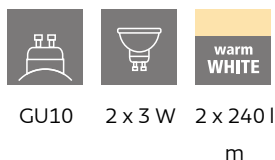

Protection Degree	IP20
Protection Class	1
Mains Voltage	220-240V,50/60Hz
Operation Voltage	220-240V,50/60Hz
Watt 1	3

Illuminant 1

Number of Lamp socket / Light source 1	2
Lamp socket 1	GU10
Illuminant type 1	LED
Illuminant 1	Inclusive
Lumen each Lamp socket / Light source 1	240
Kelvin 1	3000
Light colour 1	WARM WHITE
Illuminant form 1	GU10

Technical changes reserved

2/2