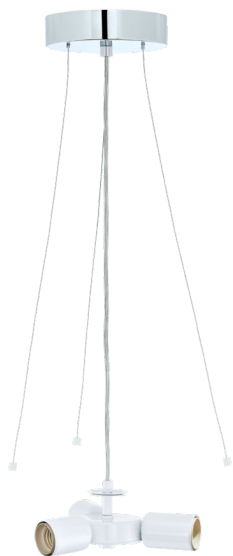

92397

MY CHOICE

General Information

Material number	92397
Type	pendant light
Product segment	Indoor
Theme	1+1 and myChoice

Dimensions

Article Height (in mm/in)	1100
Article Diameter (in mm/in)	150
Net Weight (in kg)	1.15

Material & Colour

Enclosure Material	steel
Enclosure Colour	chrome

Functionality

Switch Type	without switch
Battery	No

Technical Information

Protection Degree	IP20
Protection Class	1
Mains Voltage	220-240V,50/60Hz
Operation Voltage	220-240V,50/60Hz
Watt 1	60

Illuminant 1

Illuminant type 1	AGL
Illuminant 1	Exclusive
Lamp socket 1	E27

E27