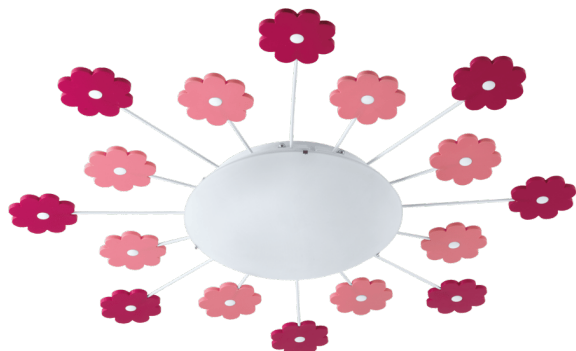

## General Information

Material number	92147
Type	wall/ceiling light
Product segment	Indoor
Theme	Children

## Material & Colour

Enclosure Material	steel
Enclosure Colour	pink
Glass/Shade Material	satin glass
Glass/Shade Colour	white