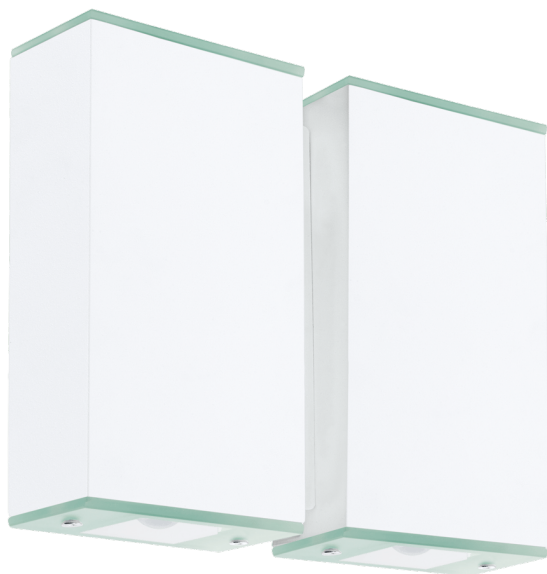

91827

ABIDA

General Information

Material number	91827
Type	wall light
Product segment	Indoor
Theme	sonstige / nicht zuordenbar

Dimensions

Article Height (in mm/in)	160
Article Length (in mm/in)	200
Net Weight (in kg)	1.37
Article Overhang (in mm/in)	45

Material & Colour

Enclosure Material	steel
Enclosure Colour	white
Glass/Shade Material	satin glass
Glass/Shade Colour	white

Functionality

Switch Type	without switch
Function	LED replaceable

Technical Information