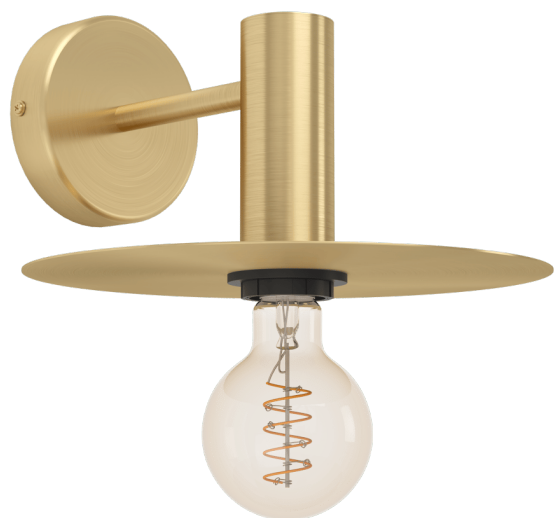

900733
ESCANDELL

 EGLO

General Information

Material number	900733
Type	wall light
Product segment	Indoor
Theme	sonstige / nicht zuordenbar

Dimensions

Article Height (in mm/in)	120
Article Length (in mm/in)	250
Net Weight (in kg)	0.8
Article Overhang (in mm/in)	270

Material & Colour

Enclosure Material	steel
Enclosure Colour	brushed brass

Functionality

Switch Type	without switch
Battery	No

Technical Information

Protection Degree	IP20
Protection Class	1
Mains Voltage	220-240V,50/60Hz
Operation Voltage	220-240V,50/60Hz
Watt 1	40

Illuminant 1

Illuminant type 1	AGL
Illuminant 1	Exclusive
Lamp socket 1	E27

E27