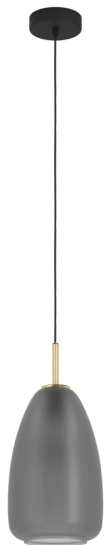

900506
ALOBRASE

 EGLO

General Information

Material number	900506
Type	pendant light
Product segment	Indoor
Theme	sonstige / nicht zuordenbar

Dimensions

Article Height (in mm/in)	1100
Article Diameter (in mm/in)	200
Net Weight (in kg)	0.85

Material & Colour

Enclosure Material	steel
Enclosure Colour	black, brushed brass
Cable Colour	textil-cable black
Glass/Shade Material	satin glass
Glass/Shade Colour	grey matt

Functionality

Switch Type	without switch
Battery	No