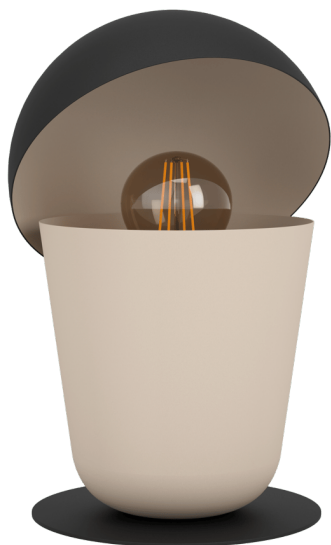

900396
BATABANO

 EGLO

General Information

Material number	900396
Type	table light
Product segment	Indoor
Theme	sonstige / nicht zuordenbar

Dimensions

Article Height (in mm/in)	275
Article Diameter (in mm/in)	180
Net Weight (in kg)	1.16
Base Diameter (in mm/in)	160

Material & Colour

Enclosure Material	steel
Enclosure Colour	sandy, black
Cable Colour	black

Functionality

Switch Type	in-line switch
Battery	No

Technical Information

Protection Degree	IP20
Protection Class	2
Mains Voltage	220-240V,50/60Hz
Operation Voltage	220-240V,50/60Hz
Watt 1	40