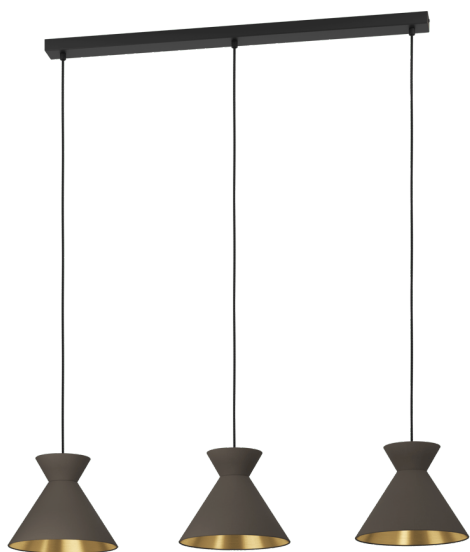

900348  
NASTASIA

 EGLO

## General Information

Material number	900348
Type	pendant light
Product segment	Indoor
Theme	sonstige / nicht zuordenbar

## Material & Colour

Enclosure Material	steel
Enclosure Colour	black
Cable Colour	textil-cable black
Glass/Shade Material	fabric
Glass/Shade Colour	cappuccino, brass