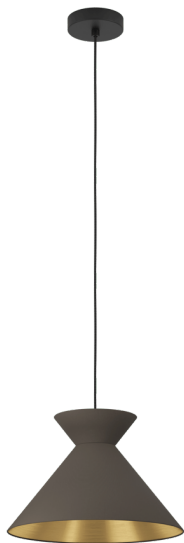

900347
NASTASIA

 EGLO

General Information

Material number	900347
Type	pendant light
Product segment	Indoor
Theme	sonstige / nicht zuordenbar

Dimensions

Article Height (in mm/in)	1100
Article Diameter (in mm/in)	380
Net Weight (in kg)	0.56

Material & Colour

Enclosure Material	steel
Enclosure Colour	black
Cable Colour	textil-cable black
Glass/Shade Material	fabric
Glass/Shade Colour	cappuccino, brass

Functionality

Switch Type	without switch
Battery	No