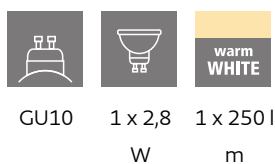

900331
SOREGO

EGLO

General Information

Material number	900331
Type	spot
Product segment	Indoor
Theme	sonstige / nicht zuordenbar
Energy efficiency class (EEI)	F

Dimensions

Article Height (in mm/in)	120
Article Width (in mm/in)	105
Article Length (in mm/in)	110
Net Weight (in kg)	0.44

Material & Colour

Enclosure Material	steel
Enclosure Colour	black

Functionality

Switch Type	without switch
Battery	No

Technical Information

Protection Degree	IP20
Protection Class	1
Mains Voltage	220-240V,50/60Hz
Operation Voltage	220-240V,50/60Hz
Watt 1	2,8

Illuminant 1

Number of Lamp socket / Light source 1	1
Lamp socket 1	GU10
Illuminant type 1	LED
Illuminant 1	Inclusive
Lumen each Lamp socket / Light source 1	250
Kelvin 1	3000
Light colour 1	WARM WHITE
Energy efficiency class (EEI)	F
Info changeability light source/driver	LED exchangeable by customers, no driver included
Illuminant form 1	GU10