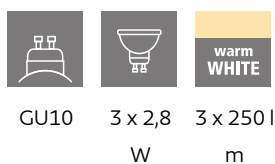

900172
SERAS

 EGLO

General Information

Material number	900172
Type	spot
Product segment	Indoor
Theme	sonstige / nicht zuordenbar
Energy efficiency class (EEI)	F

Dimensions

Article Height (in mm/in)	170
Article Width (in mm/in)	65
Article Length (in mm/in)	595
Net Weight (in kg)	0.95

Material & Colour

Enclosure Material	steel
Enclosure Colour	brushed brass, gold

Functionality

Switch Type	without switch
Battery	No

Technical Information

Protection Degree	IP20
Protection Class	1
Mains Voltage	220-240V,50/60Hz
Operation Voltage	220-240V,50/60Hz
Watt 1	2,8

Illuminant 1

Number of Lamp socket / Light source 1	3
Lamp socket 1	GU10
Illuminant type 1	LED
Illuminant 1	Inclusive
Lumen each Lamp socket / Light source 1	250
Kelvin 1	3000
Light colour 1	WARM WHITE
Energy efficiency class (EEI)	F
Info changeability light source/driver	LED exchangeable by customers, no driver included
Illuminant form 1	GU10