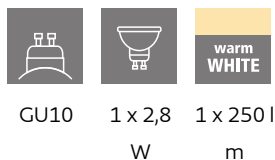

900169
SERAS

 EGLO

General Information

Material number	900169
Type	spot
Product segment	Indoor
Theme	sonstige / nicht zuordenbar
Energy efficiency class (EEL)	F

Dimensions

Article Height (in mm/in)	170
Article Diameter (in mm/in)	100
Net Weight (in kg)	0.36

Material & Colour

Enclosure Material	steel
Enclosure Colour	brushed brass, gold

Functionality

Switch Type	without switch
Battery	No

Technical Information

Protection Degree	IP20
Protection Class	1
Mains Voltage	220-240V,50/60Hz
Operation Voltage	220-240V,50/60Hz
Watt 1	2,8

Illuminant 1

Number of Lamp socket / Light source 1	1
Lamp socket 1	GU10
Illuminant type 1	LED
Illuminant 1	Inclusive
Lumen each Lamp socket / Light source 1	250
Kelvin 1	3000
Light colour 1	WARM WHITE
Energy efficiency class (EEL)	F
Info changeability light source/driver	LED exchangeable by customers, no driver included
Illuminant form 1	GU10