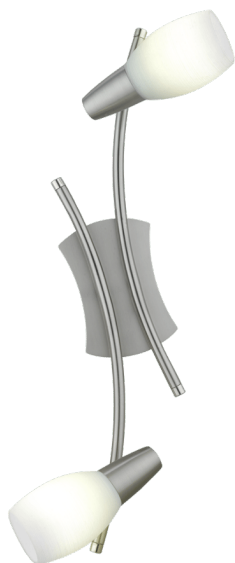

89975
PARMA

 EGLO

General Information

Material number	89975
Type	spot
Product segment	Indoor
Theme	sonstige / nicht zuordenbar

Dimensions

Article Width (in mm/in)	200
Article Length (in mm/in)	520
Net Weight (in kg)	0.9

Material & Colour

Enclosure Material	steel
Enclosure Colour	satin nickel
Glass/Shade Material	glass wiping technique
Glass/Shade Colour	white

Functionality

Switch Type	without switch
-------------	----------------

Technical Information

Protection Degree	IP20
Protection Class	1
Mains Voltage	220-240V,50/60Hz
Operation Voltage	220-240V,50/60Hz
Watt 1	9

Illuminant 1

Number of Lamp socket / Light source 1	2
Lamp socket 1	G9
Illuminant type 1	ESL
Illuminant 1	Inclusive
Kelvin 1	2700
Light colour 1	WARM WHITE
Illuminant form 1	Spiral