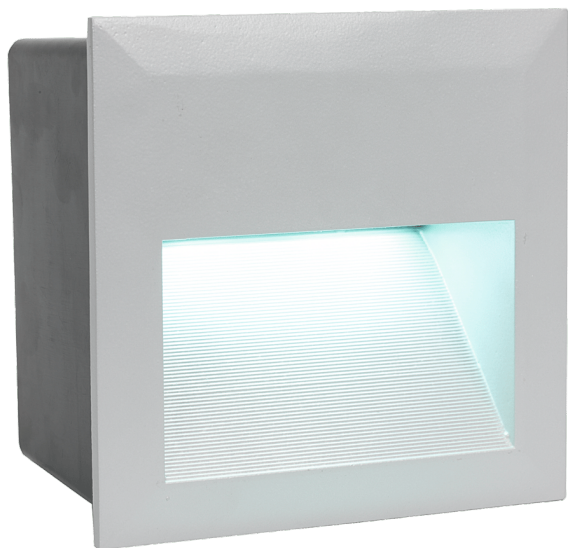

89545

ZIMBA LED

General Information

Material number	89545
Type	recessed light
Product segment	Outdoor
Theme	sonstige / nicht zuordenbar

Dimensions

Article Height (in mm/in)	5
Article Width (in mm/in)	140
Article Length (in mm/in)	140
Installation Depth (in mm/in)	95
Cutout (in mm/in)	133x130
Net Weight (in kg)	0.95

Material & Colour

Enclosure Material	cast aluminium
Enclosure Colour	silver

Functionality

Function	LED replaceable
----------	-----------------

Technical Information

Protection Degree	IP65
Protection Class	2
Mains Voltage	220-240V,50/60Hz
Operation Voltage	12V
Dimmable	No
Watt 1	1,35

Illuminant 1

Number of Lamp socket / Light source 1	1
Lamp socket 1	LED
Illuminant type 1	LED
Illuminant 1	Inclusive
Lumen each Lamp socket / Light source 1	100
Kelvin 1	6500
Light colour 1	COLD WHITE
Dimmable	No