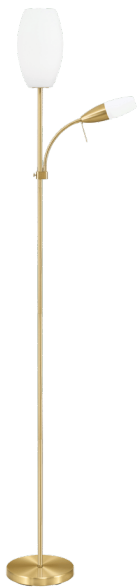

### General Information

Material number	88963
Type	floor light
Product segment	Indoor
Theme	sonstige / nicht zuordenbar

### Dimensions

Article Height (in mm/in)	1860
Net Weight (in kg)	5.14
Base Diameter (in mm/in)	230

### Material & Colour

Enclosure Material	steel
Enclosure Colour	matte brass
Glass/Shade Material	satin glass
Glass/Shade Colour	white

### Functionality

Switch Type	rocker
-------------	--------