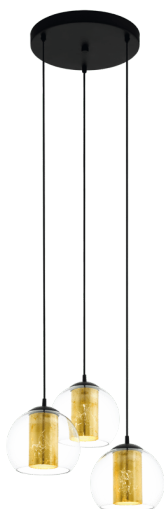

79458
BOLSANO

 EGLO

General Information

Material number	79458
Type	pendant light
Product segment	Indoor
Theme	sonstige / nicht zuordenbar

Dimensions

Article Height (in mm/in)	1300
Article Diameter (in mm/in)	300
Net Weight (in kg)	3.46

Material & Colour

Enclosure Material	steel
Enclosure Colour	black
Glass/Shade Material	glass
Glass/Shade Colour	clear, gold

Functionality

Switch Type	without switch
Battery	No

Technical Information

Protection Degree	IP20
Protection Class	1
Mains Voltage	220-240V,50/60Hz
Operation Voltage	220-240V,50/60Hz
Watt 1	28

Illuminant 1

Illuminant type 1	AGL
Illuminant 1	Exclusive
Lamp socket 1	E27

E27

Technical changes reserved

2/2

Contact | Support
eglo.com/en/eglo-worldwide