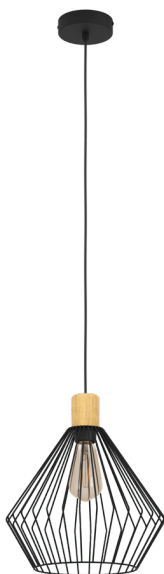

780142
PALMORLA

 EGLO

General Information

Material number	780142
Type	pendant light
Product segment	Indoor
Theme	Vintage

Dimensions

Article Height (in mm/in)	1100
Article Diameter (in mm/in)	320
Net Weight (in kg)	1.05

Material & Colour

Enclosure Material	steel, wood
Enclosure Colour	black, brown
Cable Colour	black

Functionality

Switch Type	without switch
Battery	No

Technical Information

Protection Degree	IP20
Protection Class	1
Mains Voltage	220-240V,50/60Hz
Operation Voltage	220-240V,50/60Hz
Watt 1	40

Illuminant 1

Illuminant type 1	AGL
Illuminant 1	Exclusive
Lamp socket 1	E27

E27

Technical changes reserved

2/2

Contact | Support
eglo.com/en/eglo-worldwide