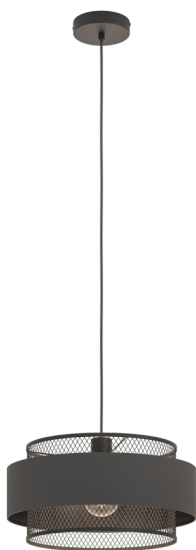

780103

OTTOMANE

General Information

Material number	780103
Type	pendant light
Product segment	Indoor
Theme	sonstige / nicht zuordenbar

Dimensions

Article Height (in mm/in)	260
Article Width (in mm/in)	200
Article Length (in mm/in)	800
Net Weight (in kg)	1.33

Material & Colour

Enclosure Material	steel
Enclosure Colour	black
Cable Colour	black
Glass/Shade Material	fabric
Glass/Shade Colour	black

Functionality

Switch Type	without switch
-------------	----------------