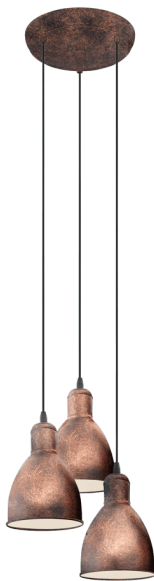

49493
PRIDDY 1

General Information

Material number	49493
Type	pendant light
Product segment	Indoor
Theme	Vintage

Dimensions

Article Height (in mm/in)	1100
Article Diameter (in mm/in)	325
Net Weight (in kg)	1.4

Material & Colour

Enclosure Material	steel
Enclosure Colour	antique copper coloured

Functionality

Switch Type	without switch
Battery	No

Technical Information

Protection Degree	IP20
Protection Class	1
Mains Voltage	220-240V,50/60Hz
Operation Voltage	220-240V,50/60Hz
Watt 1	40