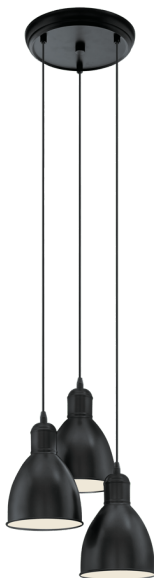

49465  
PRIDDY

 EGLO

## General Information

Material number	49465
Type	pendant light
Product segment	Indoor
Theme	Vintage

## Dimensions

Article Height (in mm/in)	1100
Article Diameter (in mm/in)	325
Net Weight (in kg)	1.4

## Material & Colour

Enclosure Material	steel
Enclosure Colour	black, white