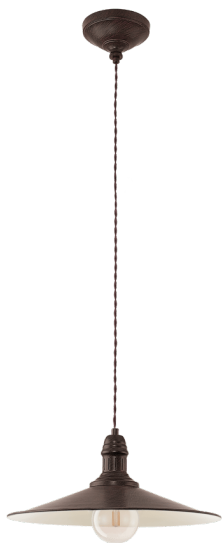

## General Information

Material number	49456
Type	pendant light
Product segment	Indoor
Theme	Vintage

## Dimensions

Article Height (in mm/in)	1100
Article Diameter (in mm/in)	360
Net Weight (in kg)	0.83

## Material & Colour

Enclosure Material	steel
Enclosure Colour	antique brown, beige