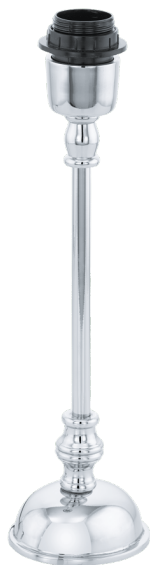

49184

BEDWORTH

General Information

Material number	49184
Type	table light
Product segment	Indoor
Theme	Vintage

Dimensions

Article Height (in mm/in)	360
Article Width (in mm/in)	85
Article Length (in mm/in)	110
Net Weight (in kg)	0.41

Material & Colour

Enclosure Material	cast aluminium
Enclosure Colour	nickel

Functionality

Switch Type	in-line switch
Battery	No

Technical Information

Protection Degree	IP20
Protection Class	2
Mains Voltage	220-240V,50/60Hz
Operation Voltage	220-240V,50/60Hz
Watt 1	60

Illuminant 1

Illuminant type 1	AGL
Illuminant 1	Exclusive
Lamp socket 1	E27

E27

2

Technical changes reserved

2/2

Contact | Support
eglo.com/en/eglo-worldwide