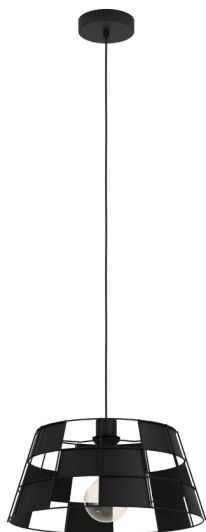

43892

PONTEFRACT

General Information

Material number	43892
Type	pendant light
Product segment	Indoor
Theme	Vintage

Dimensions

Article Height (in mm/in)	1100
Article Diameter (in mm/in)	420
Net Weight (in kg)	1.28

Material & Colour

Enclosure Material	steel
Enclosure Colour	black
Cable Colour	textil-cable black

Functionality

Switch Type	without switch
Battery	No

Technical Information

Protection Degree	IP20
Protection Class	2
Mains Voltage	220-240V,50/60Hz
Operation Voltage	220-240V,50/60Hz
Watt 1	40