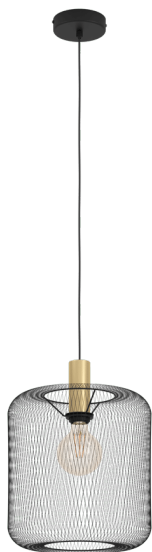

43879
NAVENBY

 EGLO

General Information

Material number	43879
Type	pendant light
Product segment	Indoor
Theme	Vintage

Dimensions

Article Height (in mm/in)	1100
Article Diameter (in mm/in)	300
Net Weight (in kg)	1.01

Material & Colour

Enclosure Material	steel
Enclosure Colour	black, brass
Cable Colour	black

Functionality

Switch Type	without switch
Battery	No

Technical Information

Protection Degree	IP20
Protection Class	1
Mains Voltage	220-240V,50/60Hz
Operation Voltage	220-240V,50/60Hz
Watt 1	60

Illuminant 1

Illuminant type 1	AGL
Illuminant 1	Exclusive
Lamp socket 1	E27

E27

Technical changes reserved

2/2

Contact | Support
eglo.com/en/eglo-worldwide