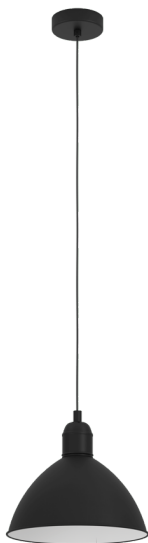

43878
PRIDDY

 EGLO

General Information

| | |
|-----------------|---------------|
| Material number | 43878 |
| Type | pendant light |
| Product segment | Indoor |
| Theme | Vintage |

Dimensions

| | |
|-----------------------------|------|
| Article Height (in mm/in) | 1100 |
| Article Diameter (in mm/in) | 305 |
| Net Weight (in kg) | 0.87 |

Material & Colour

| | |
|--------------------|--------------|
| Enclosure Material | steel |
| Enclosure Colour | black, white |
| Cable Colour | black |

Functionality

| | |
|-------------|----------------|
| Switch Type | without switch |
| Battery | No |