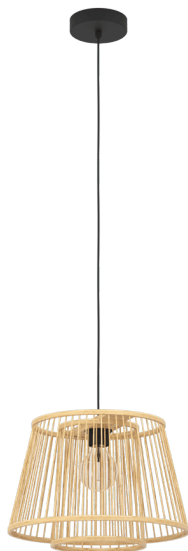

43852

HYKEHAM

General Information

Material number	43852
Type	pendant light
Product segment	Indoor
Theme	Vintage

Dimensions

Article Height (in mm/in)	1100
Article Diameter (in mm/in)	380
Net Weight (in kg)	0.63

Material & Colour

Enclosure Material	steel
Enclosure Colour	black
Cable Colour	textil-cable black
Glass/Shade Material	wood
Glass/Shade Colour	natural

Functionality

Switch Type	without switch
Battery	No

Technical Information