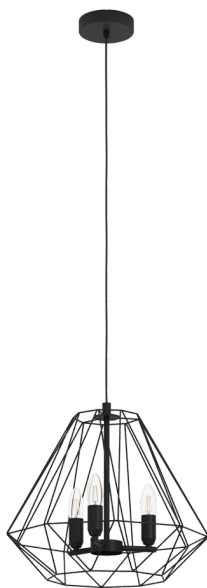

43845

TARLE

General Information

Material number	43845
Type	pendant light
Product segment	Indoor
Theme	Vintage

Dimensions

Article Height (in mm/in)	1100
Article Diameter (in mm/in)	445
Net Weight (in kg)	1.51

Material & Colour

Enclosure Material	steel
Enclosure Colour	black
Cable Colour	textil-cable black

Functionality

Switch Type	without switch
Battery	No

Technical Information

Protection Degree	IP20
Protection Class	1
Mains Voltage	220-240V,50/60Hz
Operation Voltage	220-240V,50/60Hz
Watt 1	40