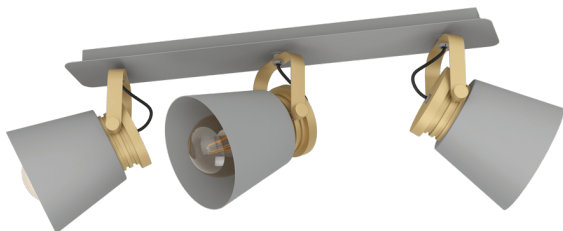

43837
TWICKEN

 EGLO

General Information

Material number	43837
Type	spot
Product segment	Indoor
Theme	Vintage

Dimensions

Article Height (in mm/in)	175
Article Width (in mm/in)	205
Article Length (in mm/in)	590
Net Weight (in kg)	2.48

Material & Colour

Enclosure Material	steel
Enclosure Colour	grey, gold

Functionality

Switch Type	without switch
Battery	No

Technical Information

Protection Degree	IP20
Protection Class	1
Mains Voltage	220-240V,50/60Hz
Operation Voltage	220-240V,50/60Hz
Watt 1	40

Illuminant 1

Illuminant type 1	AGL
Illuminant 1	Exclusive
Lamp socket 1	E27

E27