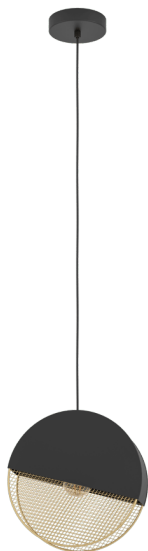

# 43811

### General Information

Material number	43811
Type	pendant light
Product segment	Indoor
Theme	Vintage

### Dimensions

Article Height (in mm/in)	1100
Article Width (in mm/in)	90
Article Length (in mm/in)	285
Net Weight (in kg)	1.33

### Material & Colour

Enclosure Material	steel
Enclosure Colour	black, gold
Cable Colour	textil-cable black