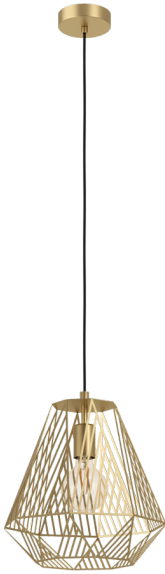

43695  
STYPE

## General Information

Material number	43695
Type	pendant light
Product segment	Indoor
Theme	Vintage

## Dimensions

Article Height (in mm/in)	1100
Article Diameter (in mm/in)	330
Net Weight (in kg)	0.62

## Material & Colour

Enclosure Material	steel
Enclosure Colour	gold-coloured
Cable Colour	textil-cable black