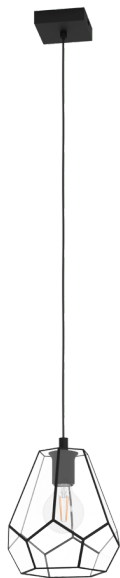

43643

MARDYKE

General Information

Material number	43643
Type	pendant light
Product segment	Indoor
Theme	Vintage

Dimensions

Article Height (in mm/in)	1100
Article Diameter (in mm/in)	230
Net Weight (in kg)	1.3

Material & Colour

Enclosure Material	steel
Enclosure Colour	black
Cable Colour	black
Glass/Shade Material	glass
Glass/Shade Colour	clear

Functionality

Switch Type	without switch
Battery	No

Technical Information