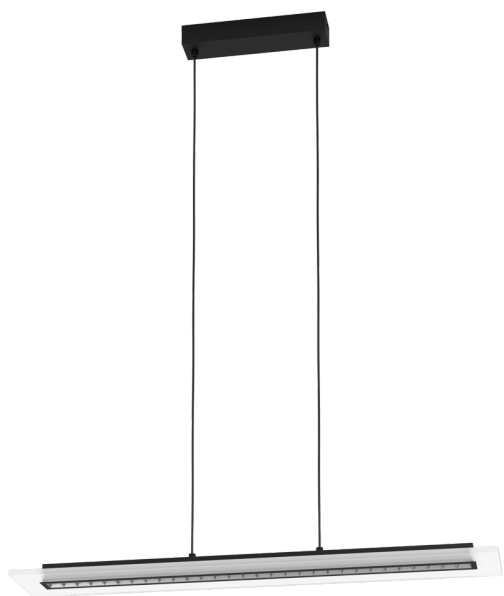

39901

BUCITA

General Information

Material number	39901
Type	pendant light
Product segment	Indoor
Theme	Stars of Light (Crystal & Desi
Energy efficiency class (EEI)	E

Dimensions

Article Height (in mm/in)	1500
Article Width (in mm/in)	160
Article Length (in mm/in)	900
Net Weight (in kg)	3.22

Material & Colour

Enclosure Material	steel
Enclosure Colour	black
Cable Colour	black
Glass/Shade Material	plastic
Glass/Shade Colour	satin finish

Functionality

Switch Type	without switch
Function	remote control incl. control via remote control
Battery	No
Battery Type	AAA; R03P; 1,5V

Illuminant 2

Lamp socket 2	LED
Illuminant type 2	LED
Illuminant 2	Inclusive
Lumen each Lamp socket / Light source 2	1850
Kelvin 1	3000
Light colour 1	WARM WHITE
Energy efficiency class (EEL)	E
Dimmable	Yes
Info changeability light source/driver	LED + driver can be exchanged by a specialist

1 x 29,5 W 1 x 4350 lm 2 x 14 W 2 x 1850 lm

Technical changes reserved