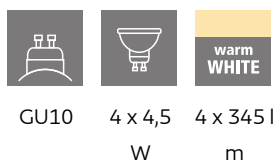

Switch Type	without switch
Battery	No

Technical Information

Protection Degree	IP20
Protection Class	1
Mains Voltage	220-240V,50/60Hz
Operation Voltage	220-240V,50/60Hz
Watt 1	4,5

Illuminant 1

Number of Lamp socket / Light source 1	4
Lamp socket 1	GU10
Illuminant type 1	LED
Illuminant 1	Inclusive
Lumen each Lamp socket / Light source 1	345
Kelvin 1	3000
Light colour 1	WARM WHITE
Energy efficiency class (EEL)	F
Info changeability light source/driver	LED exchangeable by customers, no driver included
Illuminant form 1	GU10

Technical changes reserved

2/2