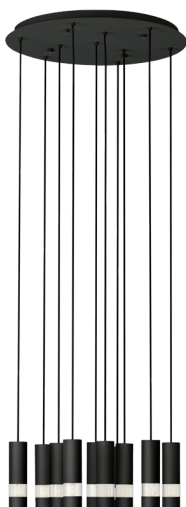

## BERNABETA

### General Information

Material number	39708
Type	pendant light
Product segment	Indoor
Theme	Stars of Light (Crystal & Desi
Energy efficiency class (EEL)	F

### Dimensions

Article Height (in mm/in)	1500
Article Diameter (in mm/in)	580
Net Weight (in kg)	10.45

### Material & Colour

Enclosure Material	steel
Enclosure Colour	black
Cable Colour	black
Glass/Shade Material	plastic
Glass/Shade Colour	transparent