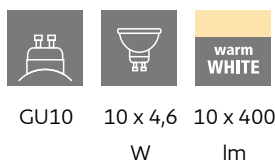

39707

BERNABETA

General Information

Material number	39707
Type	pendant light
Product segment	Indoor
Theme	Stars of Light (Crystal & Desi
Energy efficiency class (EEL)	F

Dimensions

Article Height (in mm/in)	1500
Article Width (in mm/in)	200
Article Length (in mm/in)	1170
Net Weight (in kg)	8.7

Material & Colour

Enclosure Material	steel
Enclosure Colour	black
Cable Colour	black
Glass/Shade Material	plastic
Glass/Shade Colour	transparent

Functionality

Switch Type	without switch
Battery	No

Technical Information

Protection Degree	IP20
Protection Class	1
Mains Voltage	220-240V,50/60Hz
Operation Voltage	220-240V,50/60Hz
Watt 1	4,6

Illuminant 1

Number of Lamp socket / Light source 1	10
Lamp socket 1	GU10
Illuminant type 1	LED
Illuminant 1	Inclusive
Lumen each Lamp socket / Light source 1	400
Kelvin 1	3000
Light colour 1	WARM WHITE
Energy efficiency class (EEL)	F
Info changeability light source/driver	LED exchangeable by customers, no driver included
Illuminant form 1	GU10