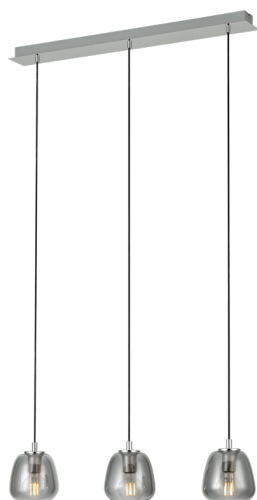

# 39667

## ALBARINO

### General Information

Material number	39667
Type	pendant light
Product segment	Indoor
Theme	Stars of Light (Crystal & Desi

### Material & Colour

Enclosure Material	steel
Enclosure Colour	chrome
Cable Colour	textil-cable black
Glass/Shade Material	glass vaporized
Glass/Shade Colour	black-transparent