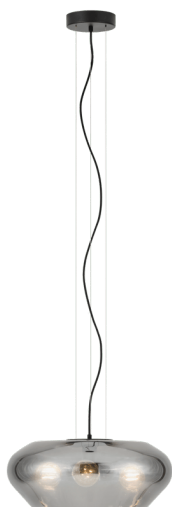

39658
PRIORAT

 EGLO

General Information

Material number	39658
Type	pendant light
Product segment	Indoor
Theme	Stars of Light (Crystal & Desi

Dimensions

Article Height (in mm/in)	1500
Article Diameter (in mm/in)	500
Net Weight (in kg)	4.3
Canopy Height (in mm/in)	36
Canopy Diameter (in mm/in)	148

Material & Colour

Enclosure Material	steel
Enclosure Colour	black
Cable Colour	textil-cable black
Glass/Shade Material	glass vaporized
Glass/Shade Colour	black-transparent

Functionality

Switch Type	without switch
Function	incl.adapter for 3-light
Battery	No